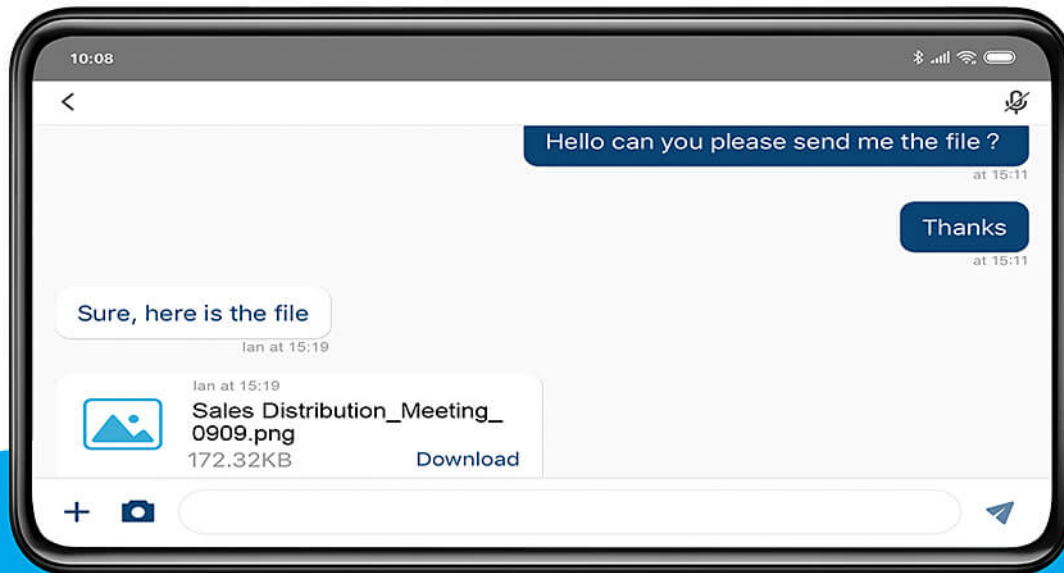

Present Wirelessly

Simply log in to the meeting and click "Start Sharing" to stream in presentation content directly from your smartphone.

View Live Presentations

Join meetings, view streamed-in presentation content from any participant, and collaborate on the go to ensure that you never miss out on any discussions.

Contact Us

Get a quote for this product or get in touch with our sales experts

Get Quote

[Contact Sales](#)

Whiteboard Annotation

Facilitate discussions by taking notes and making annotations on any file in real-time. Save and share the Whiteboard content for efficient post-meeting follow-up.